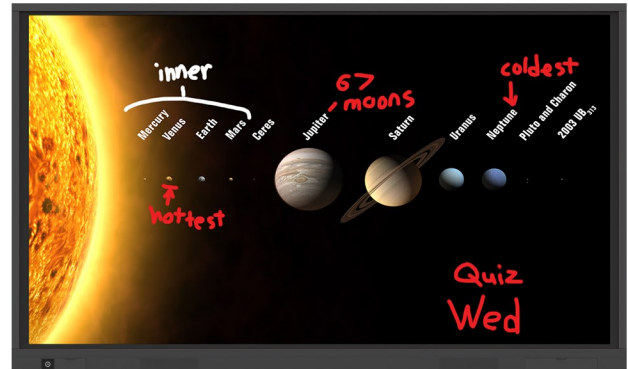

## Bring more simplicity into your classroom.

With the **TRU TOUCH VN Series** and its object recognition ability, the panel recognizes whether you're trying to write, swipe, click, or move.

Take your lessons to the next level and ensure engagement and interest from your students.

Capture student attention on a display with an improved viewing angle and best in class image quality with our unique optical bonding technology.